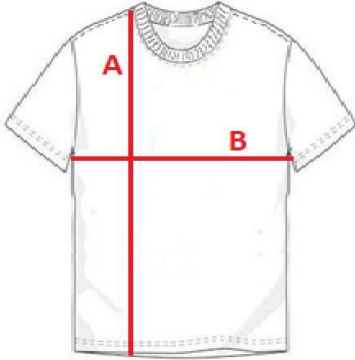

ST01

Men's t-shirt stripes

cm	XS	S	M	L	XL	XXL	3XL
A	67	69	72	74	76	78	80
B	47	48,5	51,5	54,5	58	62	65

Orientation sizes of the product.